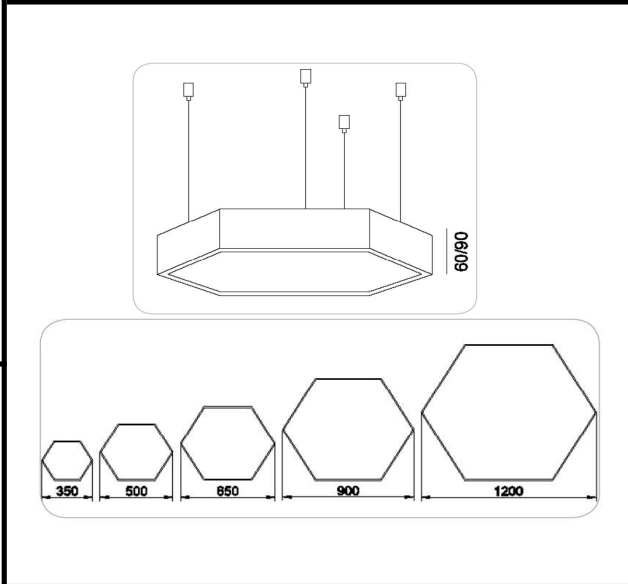

Sovitron Interior Pvt.Ltd.

<b>Model Name</b>	Disc Pendant /DLADISCDPD-35
<b>Description</b>	Architectural Light

Technical description	Image
-----------------------	-------

<b>Dimension</b>	Dia=500mm H=60/90/95mm
<b>Frame</b>	Aluminium
<b>Color Tempertaure</b>	4000K
<b>Power</b>	35W
<b>Total Luminous Flux</b>	3500 lm
<b>Efficacy</b>	100 lm/W
<b>IP rating</b>	50
<b>Color Rendering</b>	≥80
<b>Mounting</b>	Pendant
<b>Optics</b>	White Opal Diffuser
<b>Dimming</b>	NON-Dimmable
<b>Operating Voltage</b>	220-240 VAC
<b>Standard Lifetime</b>	L70 minimum at 50,000 burning hours

Dimension diagram
-------------------

**Remarks:-**

**Address: Plot #7 Saroorpur-Nangla Industrial Area,Ballabgarh-Sohna Road,Faridabad-121005**  
**Email: info@sovitron.com**